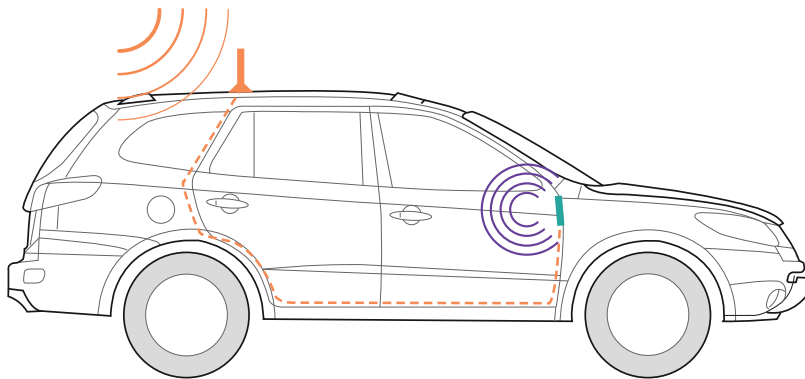

Mount

Large Arms (995003)

About

The **Drive 4G-S** (formally the Sleek 4G) is weBoost's most affordable 4G vehicle cell phone signal booster. This 4G booster can boost cell signals up to 32x, enhancing 4G LTE and 3G signals for one person in a car, truck, van or RV. weBoost's 4G-S is compatible with all US and Canadian networks such as Verizon, AT&T, Sprint, T-Mobile, US Cellular, Straight Talk and more.

Installation

- 1 Receives signal:** The powerful antenna reaches out to access a voice and 3G, 4G, and LTE data signal, and delivers it to the booster.
- 2 Boost signal:** The booster receives the signal, amplifies it, and serves as a relay between your phone and the nearest cell tower.
- 3 Broadcasts signal:** Your devices get a stronger signal, and calls and data are fed through the booster back to the network.